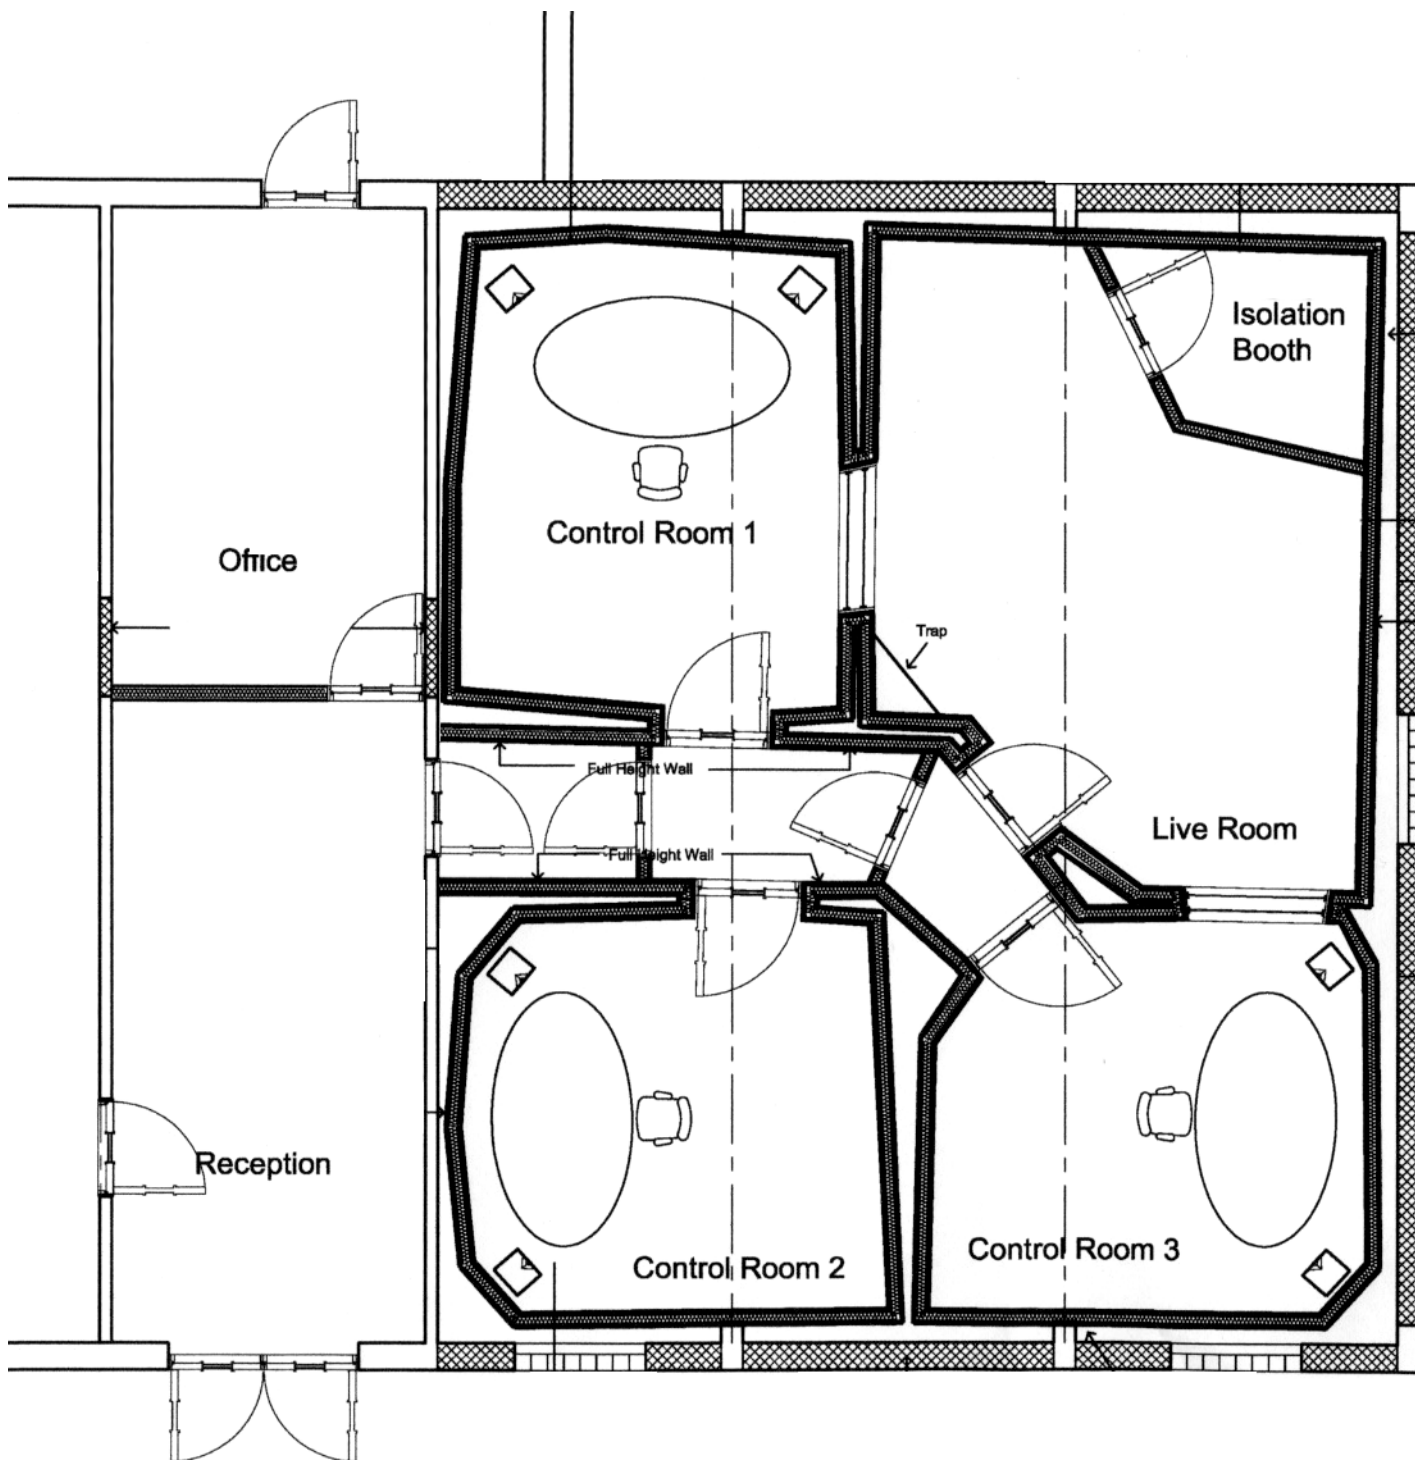

ARTSWORK
BATH SPA UNIVERSITY

MusicLab

Floor Plan

Contact:
Emmanuelle Ginn
Artswork MusicLab
Bath Spa University
Newton Park
Bath
BA2 9BN

Tel: +44 (0) 1225 875 522
Fax: +44 (0) 1225 875 495
Email: e.ginn@bathspa.ac.uk
Web: <http://artswork.bathspa.ac.uk>